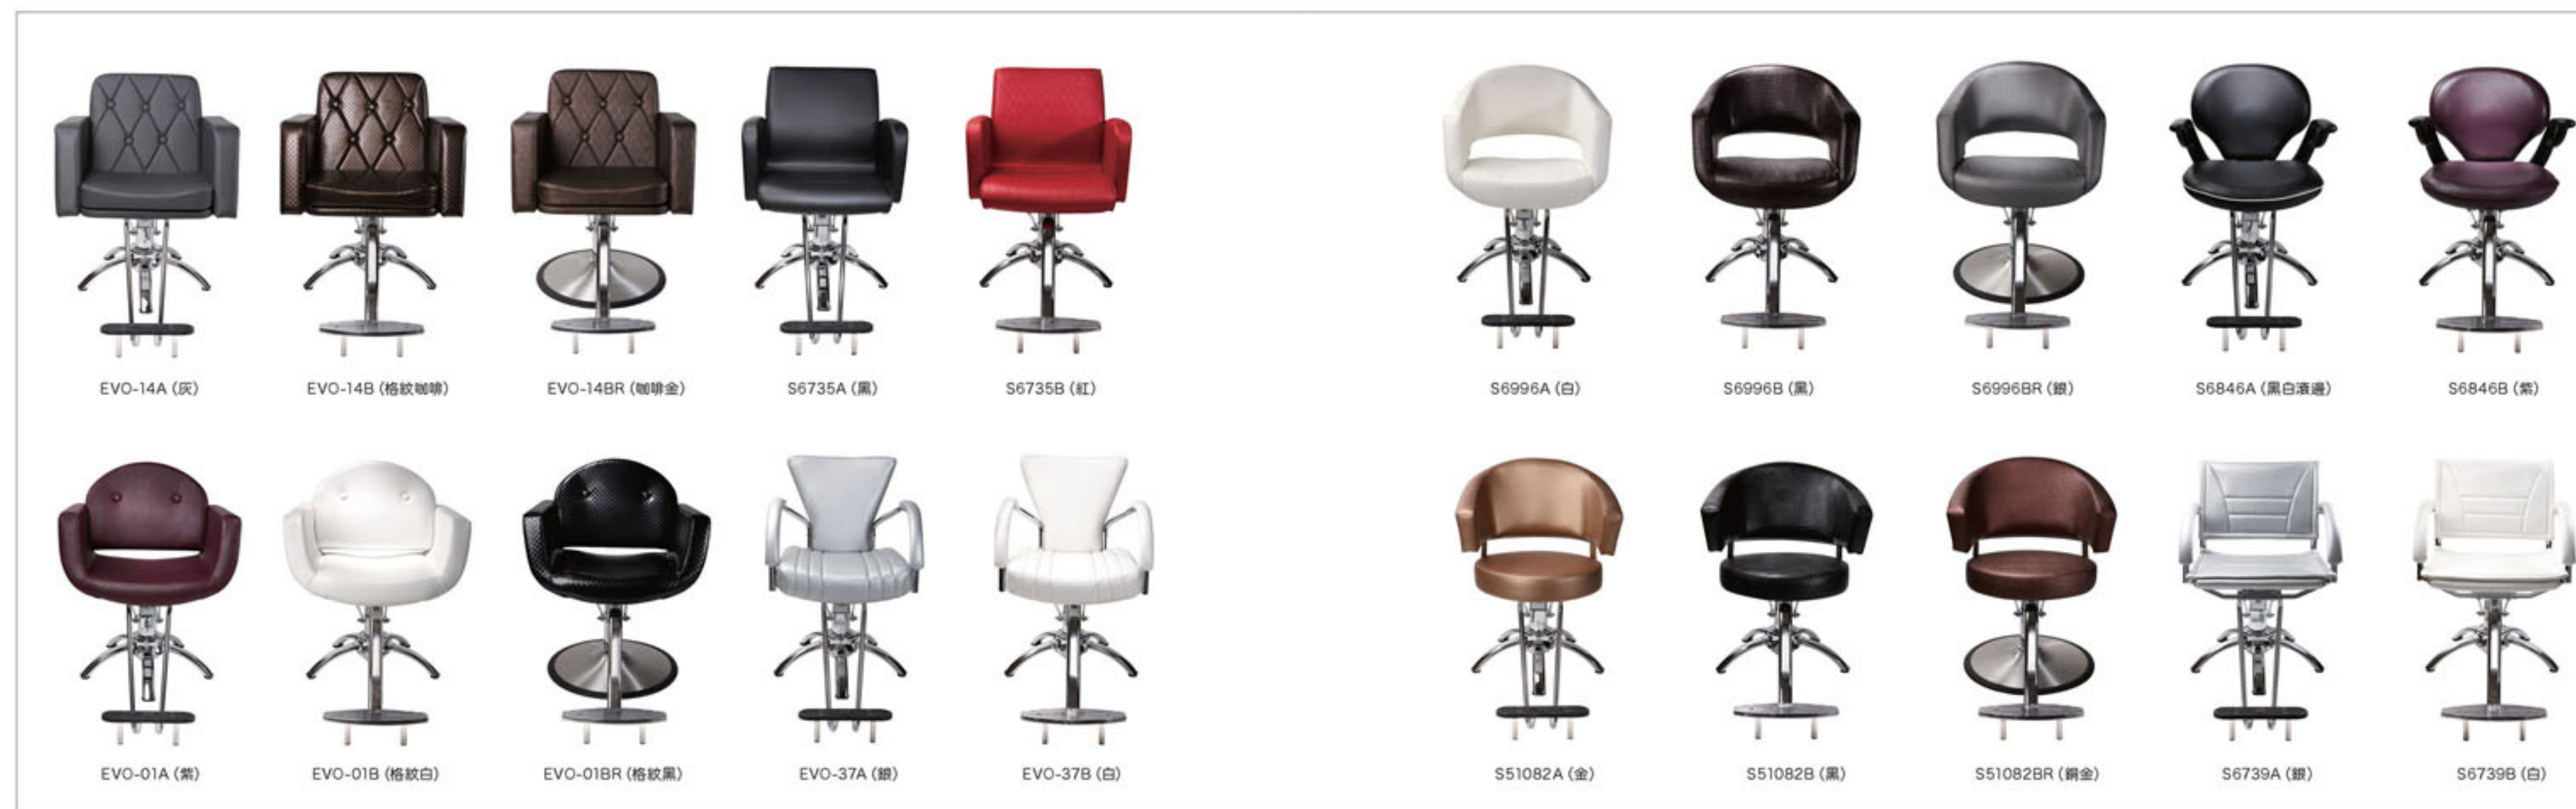

Size:
W36 x D32 x H95cm

WT02

34 36 36

沙龍營業椅一覽
美髮沖水椅一覽
設計師剪髮椅與推車一覽

Well executed as to represent the sense of modernity
and elegance. Create delicate personified atmosphere.

Collection overview

— 產品概覽 —

► *CONTENT YOUR NEEDS WITH
ERGONOMICS AND APPEAR YOUR SPLENDOR BY OUR TECHNOLOGY WORK.*